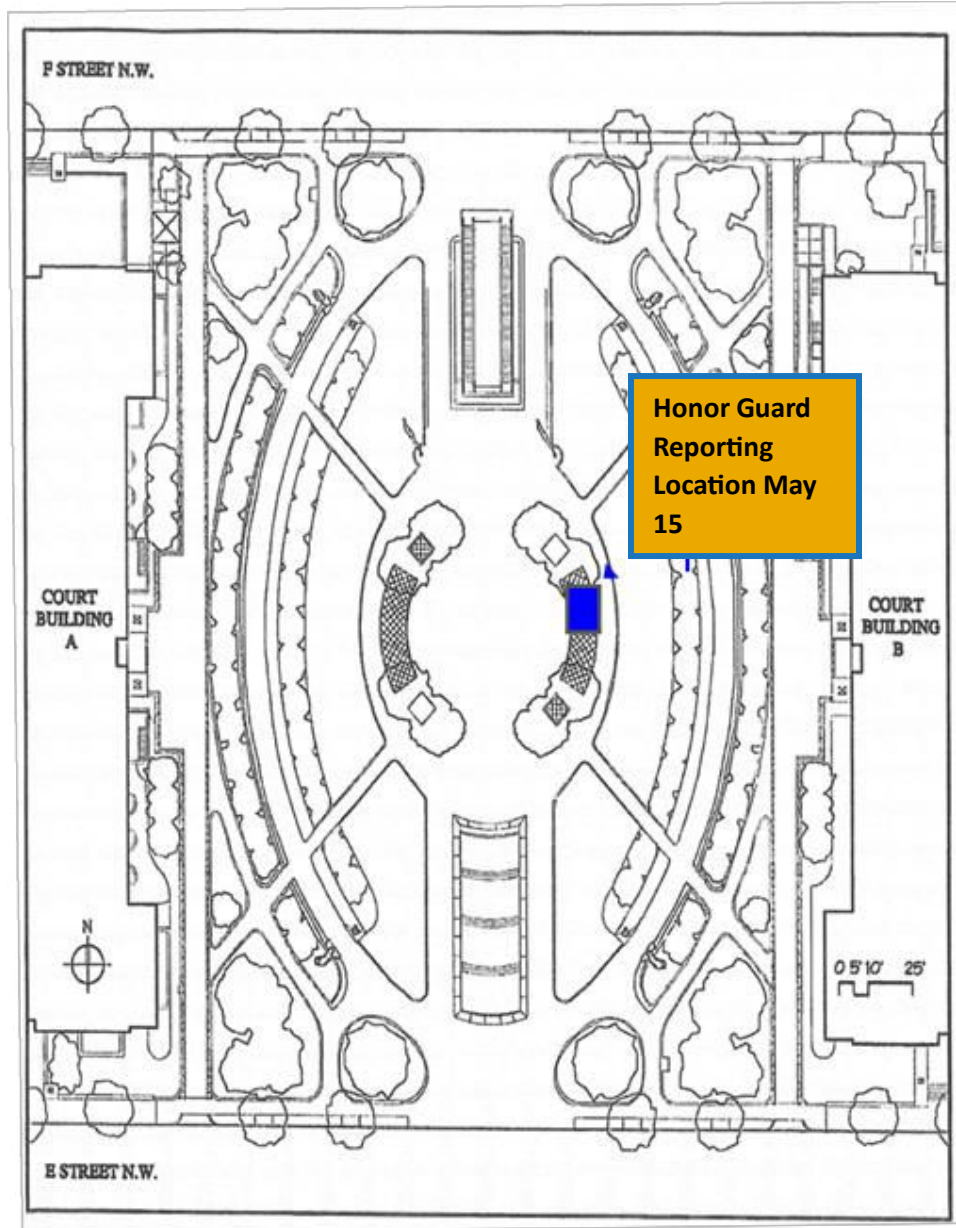

Honor Guard Reporting Location Stand Watch for the Fallen, May 15, 2024